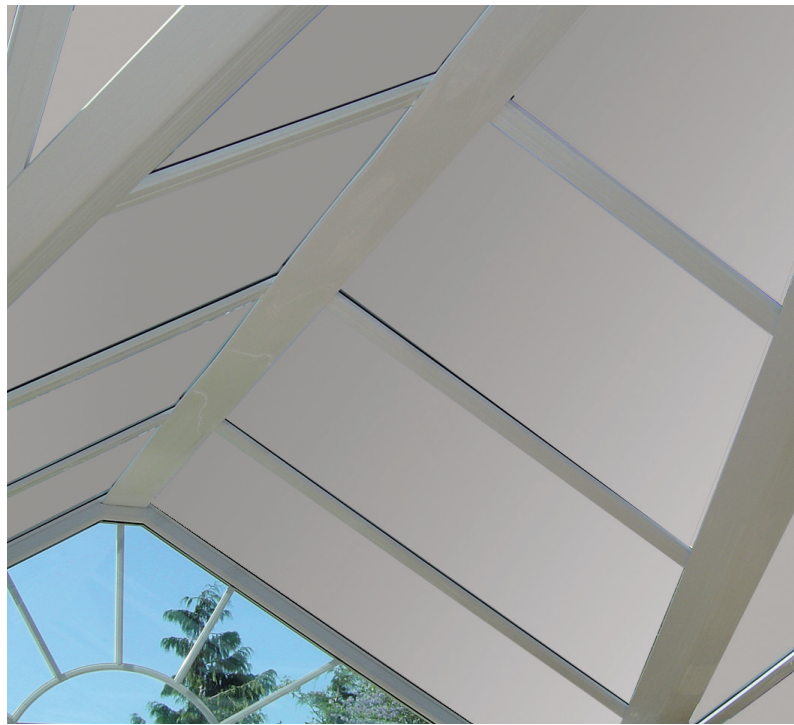

For conservatories a reality with i-panel

Ditch those dividing doors!

The revolutionary eco i-panel, is a 3 part insulation panel that offers incredible 0.20 U-value & conforms to Part L of Building Regulations, removing the necessity for dividing internal doors between the house and conservatory

Choose from 2 types of 35mm thickness panel:

Screen printed glass external face -
Screen printed glass internal face

Screen printed glass external face -
Laminate board internal face

Available in a range of standard colours: